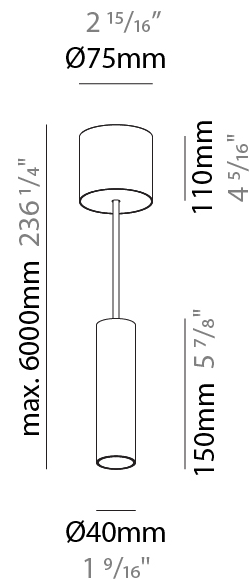

GENERAL

Series: Hangover
Subseries: Hangover Monopoint Surface Canopy
Brand: Prolicht
Division: Architectural
Mounting Type: Suspension
Mounting Location: Ceiling
Subcategory: Pendant

PHYSICAL

Shape: Cylinder
Diameter (mm): 40
Diameter (in): 1 9/16
Height (mm): 150
Height (in): 5 7/8
Max. Overall Height (mm): 2150
Max. Overall Height (in): 84 5/8
Light Distribution: Downlight
Weight (kg): 0.75
Weight (lbs): 1.65
Diffuser: Shine Ring 0-6
Fixture Finish: SSR / BKV / CWI / CRY / HAB / UFT / ITA / RUA / FTG / MYG / LOD / PUS / FRO / FUP / KIA / POP / BLS / SPG / MEY / GOH / GUM / CHC / COM / ABZ / JAG / OBR / MOS / ROR
Fixture Material: Aluminum
Cable Details: 2000mm / 6000mm Cable in White / Black / Orange / Red

ELECTRICAL

Lamp Type: LED (Zhaga Standard)
Input Wattage (W): 10.9
Total Output Wattage (W): 9
Dimming: Non-Dimmable
Driver Included: Yes
Driver Location: Integrated
Driver Type: Constant Current
Driver Class: Class 2
Input Voltage (V): 120
Constant Current (MA): 500
Upon Request: Remote: 0-10Vdc dimming / Phase dimming 120Vac

LED

Number of LEDs: 1
Color Temperature (°K): 2700 / 3000 / 4000
Max. Delivered Lumen (lm): 842
CRI: >90 CRI
Lamp Life (hrs): 50000

OPTICAL

Reflector: 40 / 50

RATINGS AND CERTIFICATIONS

Certified By: Certified for North American Standards
IP rating: IP20