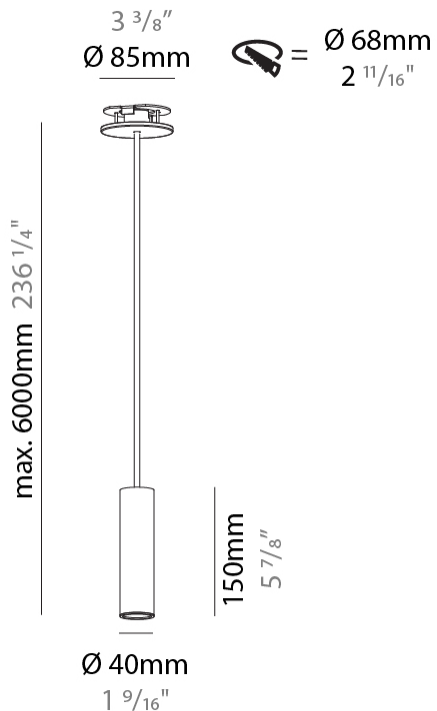

ELECTRICAL

Lamp Type: LED (Zhaga Standard)
Input Wattage (W): 10.9
Total Output Wattage (W): 9
Dimming: Non-Dimmable
Driver Included: Yes
Driver Location: External
Driver Type: Constant Current
Driver Class: Class 2
Input Voltage (V): 120
Constant Current (MA): 500
Upon Request: Remote: 0-10Vdc dimming / Phase dimming 120Vac

LED

Number of LEDs: 1
Color Temperature (°K): 2700 / 3000 / 4000
Max. Delivered Lumen (lm): 842
CRI: >90 CRI
Lamp Life (hrs): 50000
Upon Request: ***3500K available in minimum quantities (larger quantities upon request)

OPTICAL

Reflector: 40 / 50

RATINGS AND CERTIFICATIONS

Certified By: Certified for North American Standards

IP Rating: IP20 © 2024, T 1800-388-3382, F 416-247-9319, www.zaneen.com

Available for International specifications by adding 'INT' at the end of the existing Model #. For assistance on 'custom' specifications, contact zteam@zaneen.com. In a constant effort to supply the best product, we reserve the right to change specifications or materials without notice. The most recent specification sheets are found at zaneen.com