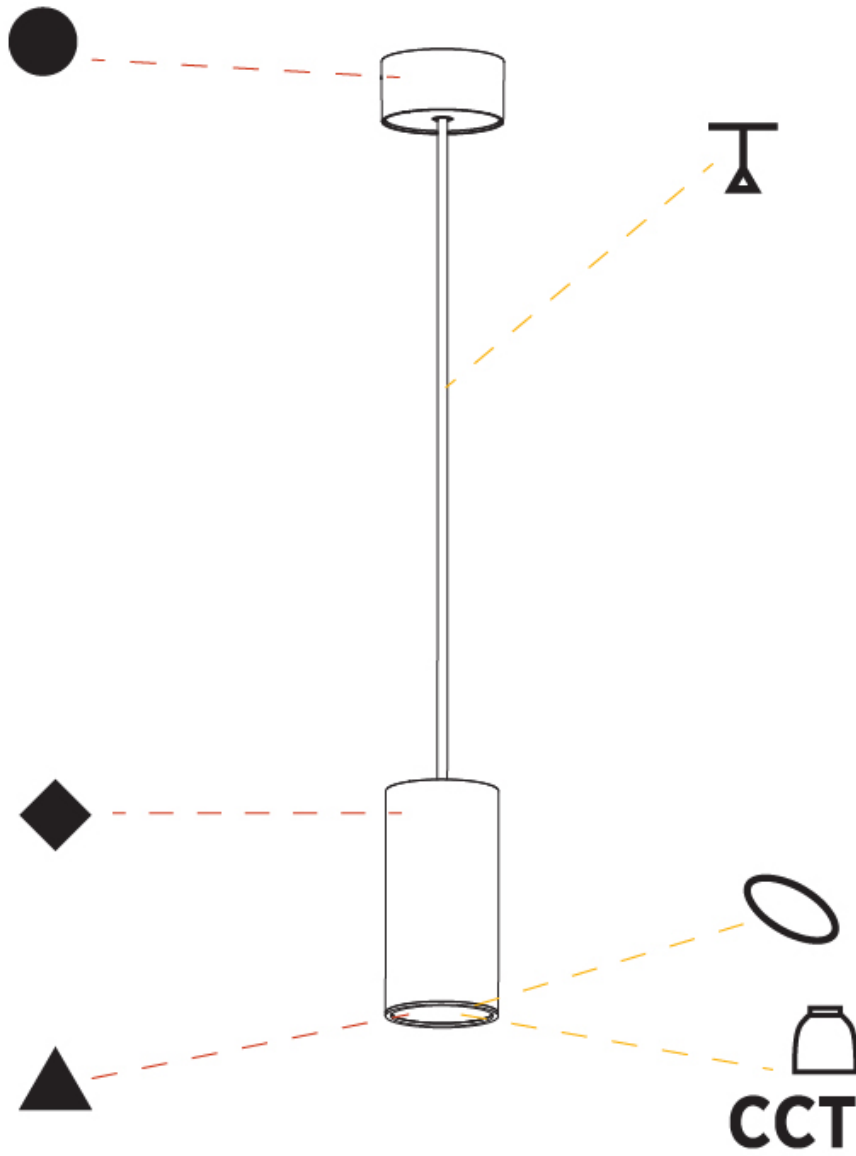

HANGOVER MONOPOINT SURFACE CANOPY SUSPENSION

A300165-

PROJECT	_____
TYPE	_____
SPECIFIER	_____
QUANTITY	_____
DATE	_____